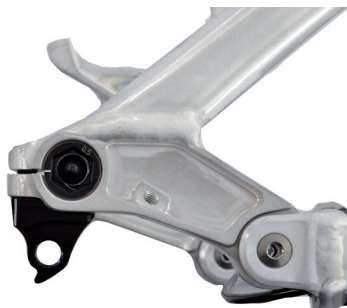

# X-12 HANGER & HANGER SCREW FOR LITEVILLE

Standard

Typ I

Direct Mount

X12 Typ1  
hanger screw  
27.0 mm  
Art. #142947

X12 Typ1  
hanger  
Art. #105669

301 Mk7 - Mk11(1)  
601 Mk1 - Mk2  
901 Mk1 - Mk2

X12 Typ1  
hanger screw  
33.5 mm  
Art. #117099

X12 Typ1  
hanger  
D-Mount  
Art. #117082

Typ II

X12 Typ2  
hanger screw  
26.0 mm  
Art. #116849

X12 Typ2  
hanger  
standard  
Art. #116825

101 Mk1  
301 Mk11(2) - Mk13  
601 Mk3  
H-3 Mk1

X12 Typ2  
hanger screw  
26.0 mm  
Art. #116849

X12 Typ2  
hanger  
D-Mount  
Art. #116832

SRAM

Typ III

Shimano

X12 Typ3  
hanger screw  
26.0 mm  
Art. #116849

X12 Typ3  
hanger  
standard  
Art. #128118

301 Mk14  
601 Mk4  
H-3 Mk2  
901 Mk3

X12 Typ3  
hanger screw  
26.0 mm  
Art. #116849